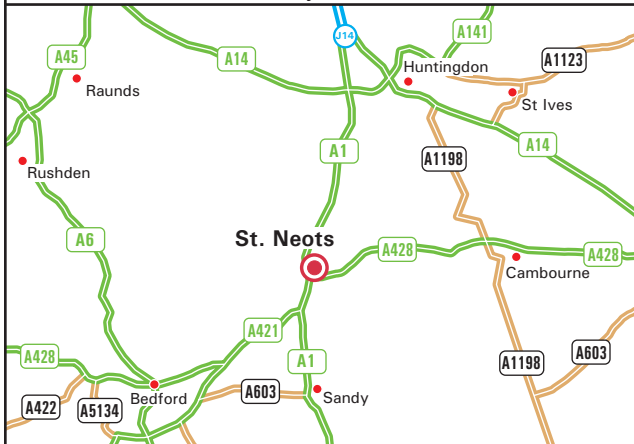

**Bailey Morris Limited**  
 Little End Road Industrial Estate  
 St Neots, Cambridgeshire PE19 8GE  
 Tel: +44 (0)1480 216250  
 Fax: +44 (0)1480 403045  
 www.baileymorris.co.uk

**From The A1 Northbound**

- Leave the A1 at the junction with the A428, taking the slip road exit heading towards St Neots.
- At the roundabout take the second exit onto the B4128 (Great North Road).
- Continue straight over the next two roundabouts.
- Turn left at the next roundabout onto Little End Road.
- We are located on the left hand side (see inset).

**From The A1 Southbound**

- Leave the A1 at the junction with the A428, taking the slip road exit heading towards St Neots.
- At the roundabout take the first exit onto the B4128 (Great North Road).
- Continue straight over the next two roundabouts.
- Turn left at the next roundabout onto Little End Road.
- We are located on the left hand side (see inset).

**By Train** 🚆

- St Neots is served by trains from London Kings Cross, Stevenage and Peterborough stations.
- Taxis are available at the station.
- For further information about train times and fares, please telephone the National Rail Enquiries Line on 08457 48 49 50, or visit [www.nationalrail.co.uk](http://www.nationalrail.co.uk)